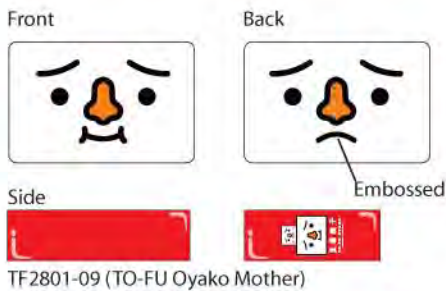

Details:
Double
Wiring
Binding

Packaging:
Shrink
Wrapped

Zipper Pull

Example

TF4401-09 (TO-FU Oyako 1.2 Inch Horoscope Zipper Pull Series)

Size:
1.2 Inch

Material:
PVC

Details:
12 Designs
With Zipper Pull Clip
Keyring
Handphone Strap

Packaging:
Packed in Polybag,
4C Blind Box
Inserted into display case (36 blind boxes)

4 Inch Vinyl Toy

Size:
4 Inch

Print:
Pad Print

Material:
Vinyl & ABS

Details:
Articulated
Head & Limbs
ABS Head And
Rotocast Vinyl Body

Packaging:
2C Polybag

Tin Box

Example:

Size:
202 x 174 x 97mm

Print:
4C x 4C

Material:
Tin

Details:
Embossed Features

Packaging:
Carton Box

4 Inch Beanie Plush

Size:
4 Inches

Material:
Plush

Details:
Embroidered
Features,
Bean Filling

Packaging:
Clear Polybag

Postcard Set

Size:
143 x 97mm

Print:
4C x 1C
25 Cards (300gsm)