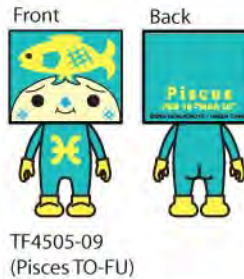

Details:
Double
Wiring
Binding

Packaging:
Shrink
Wrapped

Zipper Pull

Example

TF4401-09 (TO-FU Oyako 1.2 Inch Horoscope Zipper Pull Series)

Size:
1.2 Inch

Material:
PVC

Details:
12 Designs
With Zipper Pull Clip
Keyring
Handphone Strap

Packaging:
Packed in Polybag,
4C Blind Box
Inserted into display case (36 blind boxes)

4 Inch Vinyl Toy

Size:
4 Inch

Print:
Pad Print

Material:
Vinyl & ABS

Details:
Articulated
Head & Limbs
ABS Head And
Rotocast Vinyl Body

Packaging:
2C Polybag

Tin Box

Example:

Size:
202 x 174 x 97mm

Print:
4C x 4C

Material:
Tin

Details:
Embossed Features

Packaging:
Carton Box

4 Inch Beanie Plush

Size:
4 Inches

Material:
Plush

Details:
Embroidered
Features,
Bean Filling

Packaging:
Clear Polybag

Postcard Set

Size:
143 x 97mm

Print:
4C x 1C
25 Cards (300gsm)