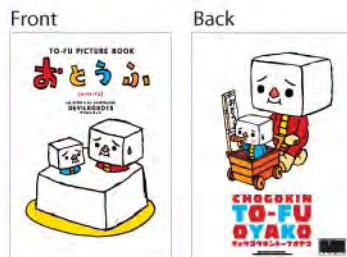

TO-FU OYAKO

トーフオヤコ

2010 CATALOGUE

A5 Hard Cover Notebook (Ring Bind)

TF1501-09 (TO-FU Oyako Robots)

TF1502-09 (TO-FU Cafe)

TF1503-09 (TO-FU Kids)

Size:
155 x 215mm

Print:
4C x 4C
80 Sheets
(80gsm)

Finishing:
Matte
Lamination
(Cover)

Details:
Double
Wiring
Binding

Packaging:
Shrink
Wrapped

A5 Hard Cover Notebook (Perfect Bind)

TF1601-09 (Chogokin TO-FU Oyako)

TF1602-09 (TO-FU Oyako Mother & Son)