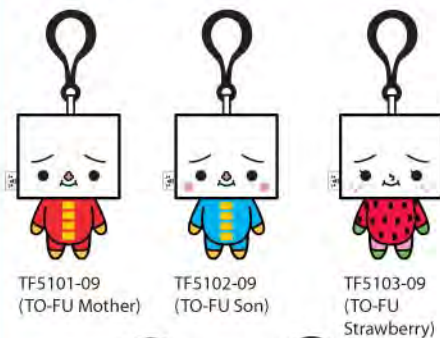

Details:
Double
Wiring
Binding

Packaging:
Shrink
Wrapped

Zipper Pull

Example

TF4401-09 (TO-FU Oyako 1.2 Inch Horoscope Zipper Pull Series)

Size:
1.2 Inch

Material:
PVC

Details:
12 Designs
With Zipper Pull Clip
Keyring
Handphone Strap

Packaging:
Packed in Polybag,
4C Blind Box
Inserted into display case (36 blind boxes)

4 Inch Vinyl Toy

Size:
4 Inch

Print:
Pad Print

Material:
Vinyl & ABS

Details:
Articulated
Head & Limbs
ABS Head And
Rotocast Vinyl Body

Packaging:
2C Polybag

Tin Box

Example:

Size:
202 x 174 x 97mm

Print:
4C x 4C

Material:
Tin

Details:
Embossed Features

Packaging:
Carton Box

4 Inch Beanie Plush

Size:
4 Inches

Material:
Plush

Details:
Embroidered
Features,
Bean Filling

Packaging:
Clear Polybag

Postcard Set

Size:
143 x 97mm

Print:
4C x 1C
25 Cards (300gsm)