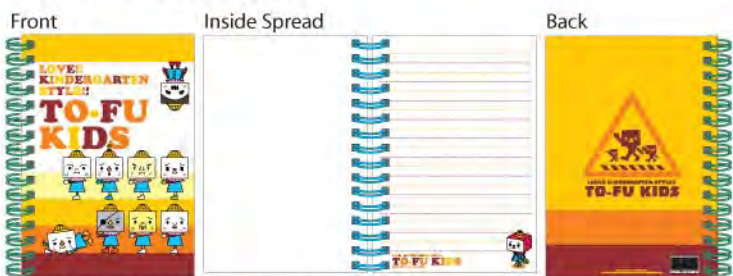

TF0202-09 (TO-FU Kids Love Kindergarten Style)