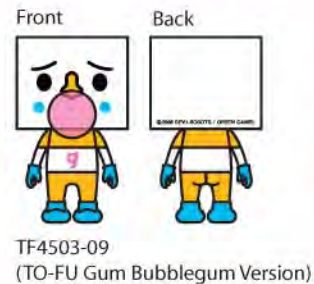

Details:
Double
Wiring
Binding

Packaging:
Shrink
Wrapped

Zipper Pull

Example

TF4401-09 (TO-FU Oyako 1.2 Inch Horoscope Zipper Pull Series)

Size:
1.2 Inch

Material:
PVC

Details:
12 Designs
With Zipper Pull Clip
Keyring
Handphone Strap

Packaging:
Packed in Polybag,
4C Blind Box
Inserted into display case (36 blind boxes)

4 Inch Vinyl Toy

Size:
4 Inch

Print:
Pad Print

Material:
Vinyl & ABS

Details:
Articulated
Head & Limbs
ABS Head And
Rotocast Vinyl Body

Packaging:
2C Polybag

Tin Box

Example:

Size:
202 x 174 x 97mm

Print:
4C x 4C

Material:
Tin

Details:
Embossed Features

Packaging:
Carton Box

4 Inch Beanie Plush

Size:
4 Inches

Material:
Plush

Details:
Embroidered
Features,
Bean Filling

Packaging:
Clear Polybag

Postcard Set

Size:
143 x 97mm

Print:
4C x 1C
25 Cards (300gsm)