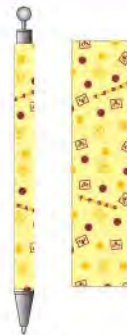

Material:
0.3mm Translucent
PVC

Packaging:
Clear Polybag

Back

Back

TF0102-09
(TO-FU Folder
Strawberry TO-FU)

TF0103-09
(TO-FU Folder
Healthy Life)

Pen

Size:
9 x 165mm

Print:
4C x 4C

Packaging:
Clear
Polybag

TF4001-09
(TO-FU Red Cubes)

TF4002-09
(TO-FU In Clouds)

TF4003-09
(TO-FU Oyako Yellow)

Mechanical Pencil

Size:
9 x 165mm

Print:
4C x 4C

Packaging:
Clear
Polybag

TF4601-09
(TO-FU Oyako
Interlaced)

TF4602-09
(TO-FU Face
Black)

TF4603-09
(TO-FU
Strawberry
Driving)

**A5 Soft Cover Notebook
(Perfect Bind)**

TF1701-09
(TO-FU Oyako Mother & Son Faces)