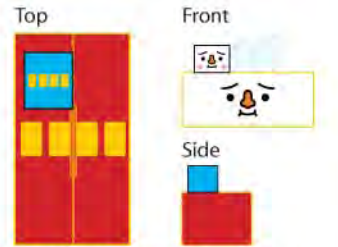

Cup Cover

Example:

TF3901-09
(TO-FU Oyako in Clouds)

Size:
110mm (Diameter)
33mm (Height)

Material:
PVC

Packaging:
Sealed Blister on
Backing Card

TF3902-09
(TO-FU Oyako Mother)

Tissue Box Cover