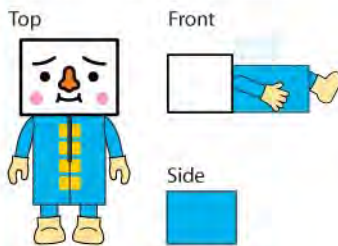

TF2703-09 (TO-FU Oyako Son)