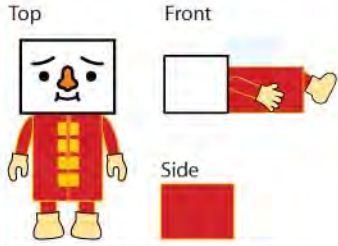

TF2702-09 (TO-FU Oyako Mother)