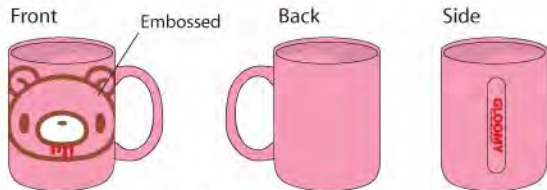

Mug

GM3101-09 (Gloomly Pink Face Mug)