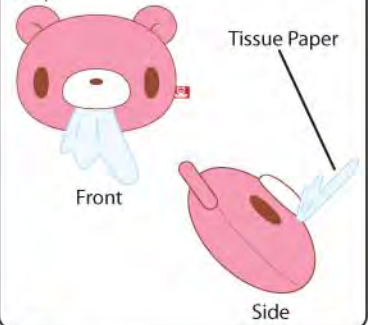

Cushion and Tissue Box Cover

Example

Front